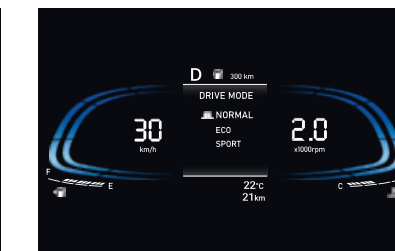

Eco: The new VENUE already comes with impressive mileage and driving in ECO mode can help increase even that.

Sport: When the exhilaration or the drive needs to match the acceleration, switch to SPORT mode. The new VENUE responds with an enthusiastic energy that adds a little extra jump to the already lit drive.

Normal: This is your happy place. The normal mode sits squarely between the performance of the SPORT and efficiency of ECO. Delivering an effortlessly relaxed performance that's perfect for everyday driving.

Drive mode themes:

Eco

Sport

Normal

Transmission options: Dual clutch transmission (DCT) | Manual transmission (MT) & intelligent manual transmission (iMT)

Make your style statement Lit.

It's about drive, it's about style and with the new Hyundai VENUE, you get to express all that and more.
Find the style that matches your vibe!