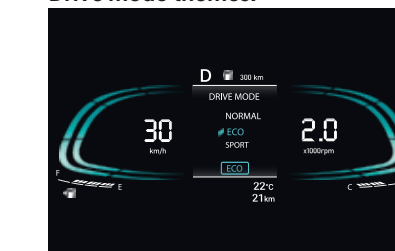

Drive mode themes:

Eco