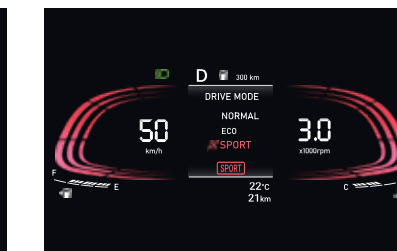

Eco: The new VENUE already comes with impressive mileage and driving in ECO mode can help increase even that.

Sport: When the exhilaration or the drive needs to match the acceleration, switch to SPORT mode. The new VENUE responds with an enthusiastic energy that adds a little extra jump to the already lit drive.

Normal: This is your happy place. The normal mode sits squarely between the performance of the SPORT and efficiency of ECO. Delivering an effortlessly relaxed performance that's perfect for everyday driving.

Drive mode themes:

Eco

Sport

Normal

Transmission options: Dual clutch transmission (DCT) | Manual transmission (MT) & intelligent manual transmission (iMT)

Make your style statement Lit.

It's about drive, it's about style and with the new Hyundai VENUE, you get to express all that and more.
Find the style that matches your vibe!