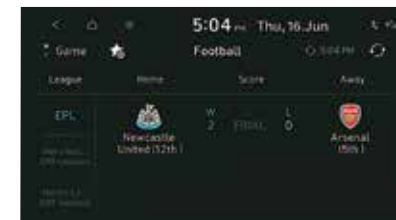

Ambient sounds of nature in the 20.32 cm (8.0") HD infotainment system (1st in segment)

10 Regional languages infotainment (AVNT)

Multiple user profiles

Climate control

Weather updates

Sports updates

2-step rear reclining seats